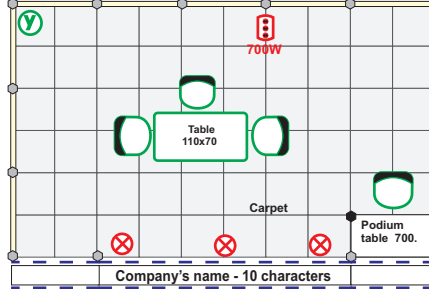

STANDARD LAYOUT SAMPLES FOR CHAPEAU EXHIBITION

Type A 4 sqm

- Podium table-700 - 1 item
- Chair - 2 items
- Frame board - 1 item
- Wastepaper basket - 1 item
- Carpet - 4 sqm
- Spotlamp - 1 item

Type B 6 sqm

Type D 12 sqm

- Table - 1 item
- Chair - 4 items
- Podium table-H-700 - 1 item
- Socket euro x 3 - 1 item
- Spot lamp - 3 items
- Frame board - 1 item
- Wastepaper basket - 1 item
- Carpet - 12 sqm

Type E 15 sqm