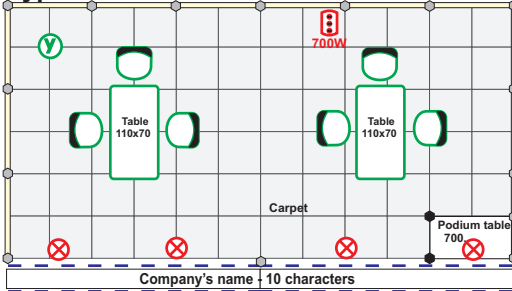

Type F

18 sqm

- Table - 2 items
- Chair - 6 items
- Podium table-H-700 - 1 item
- Socket euro x 3 - 1 item
- Spot lamp - 4 items
- Frame board - 1 item
- Wastepaper basket - 1 item
- Carpet - 18 swm